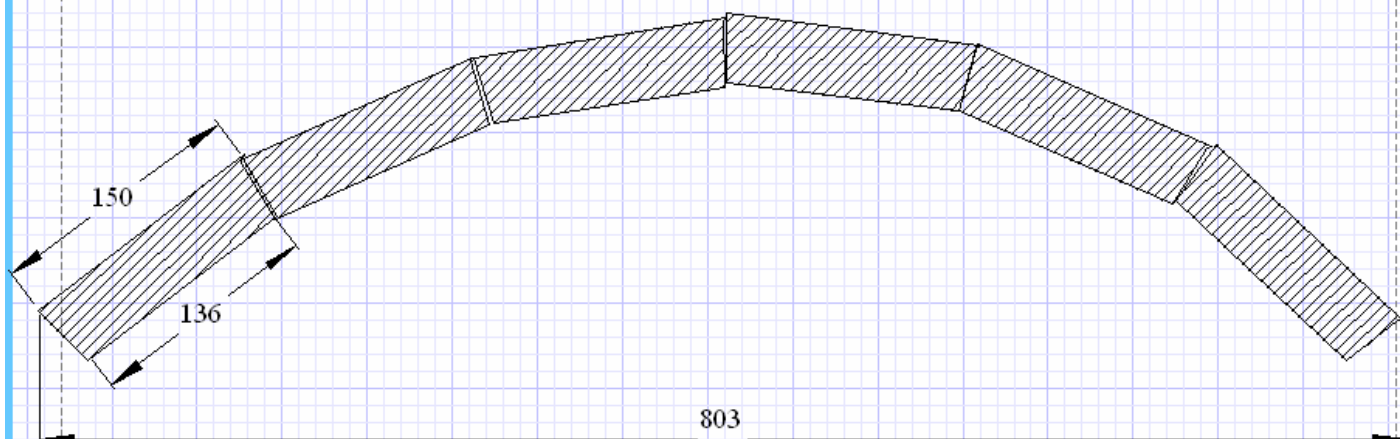

Melbourne Welsh Male Choir: Riser Configuration 6

6 risers (no centre) accomodating 72 choristers on stage

Melbourne Welsh Male Choir: Riser Configuration 5c

4 risers plus centre accomodating 60 choristers on stage

Melbourne Welsh Male Choir: Riser Configuration 5

5 risers (no centre) accomodating 60 choristers on stage

Melbourne Welsh Male Choir: Configuration 4

4 risers (no CENTRE) accomodating 48 choristers on stage