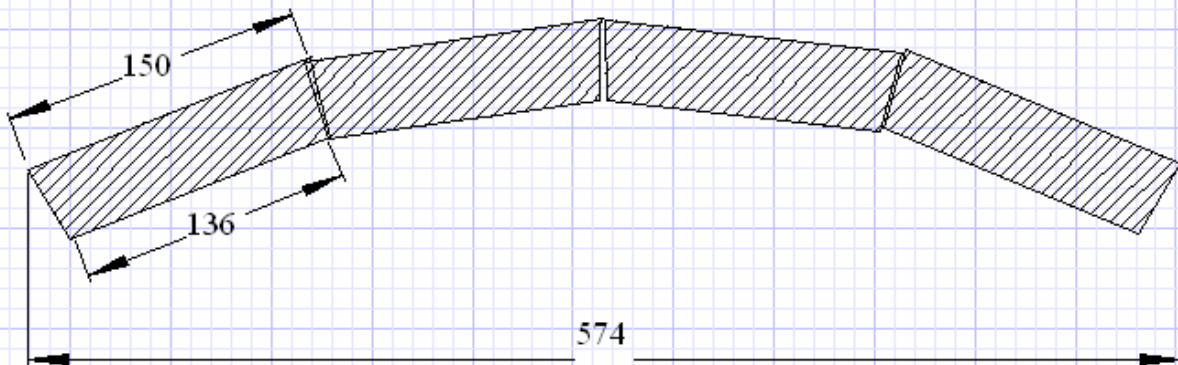

Melbourne Welsh Male Choir: Riser Configuration 6

6 risers (no centre) accomodating 72 choristers on stage

Melbourne Welsh Male Choir: Riser Configuration 5c

4 risers plus centre accomodating 60 choristers on stage

Melbourne Welsh Male Choir: Riser Configuration 5

5 risers (no centre) accomodating 60 choristers on stage

Melbourne Welsh Male Choir: Configuration 4

4 risers (no CENTRE) accomodating 48 choristers on stage