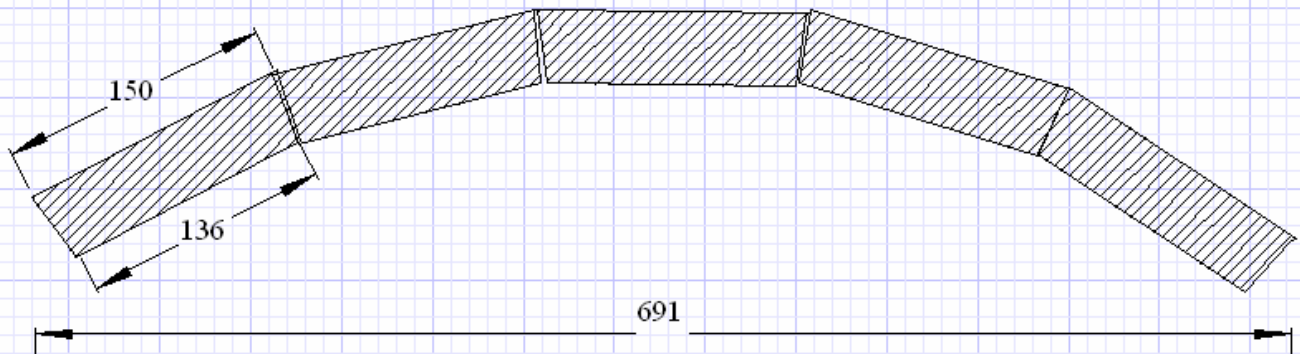

Melbourne Welsh Male Choir: Riser Configuration 6

6 risers (no centre) accomodating 72 choristers on stage

Melbourne Welsh Male Choir: Riser Configuration 5c

4 risers plus centre accomodating 60 choristers on stage

Melbourne Welsh Male Choir: Riser Configuration 5

5 risers (no centre) accomodating 60 choristers on stage

Melbourne Welsh Male Choir: Configuration 4

4 risers (no CENTRE) accomodating 48 choristers on stage