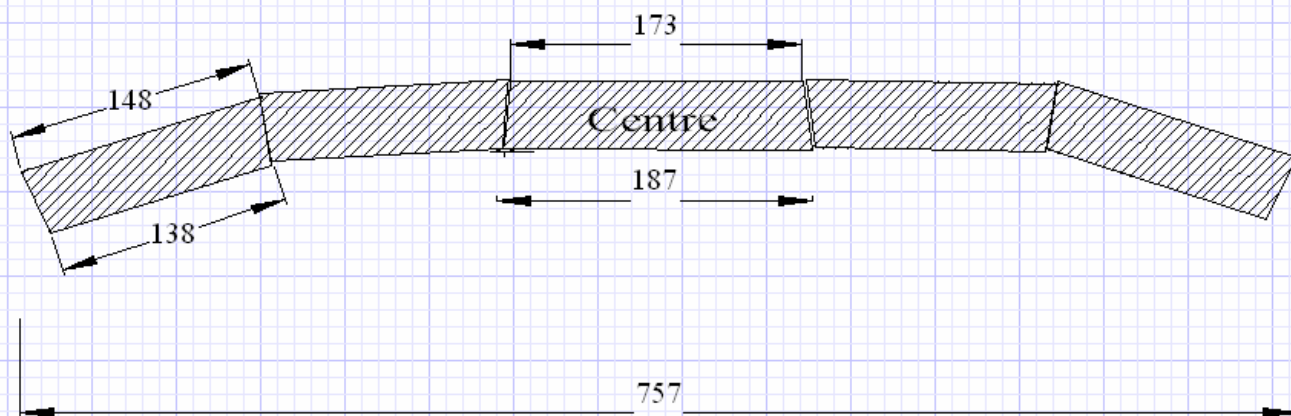

Melbourne Welsh Male Choir: Riser Configuration 6

6 risers (no centre) accomodating 72 choristers on stage

Melbourne Welsh Male Choir: Riser Configuration 5c

4 risers plus centre accomodating 60 choristers on stage

Melbourne Welsh Male Choir: Riser Configuration 5

5 risers (no centre) accomodating 60 choristers on stage

Melbourne Welsh Male Choir: Configuration 4

4 risers (no CENTRE) accomodating 48 choristers on stage